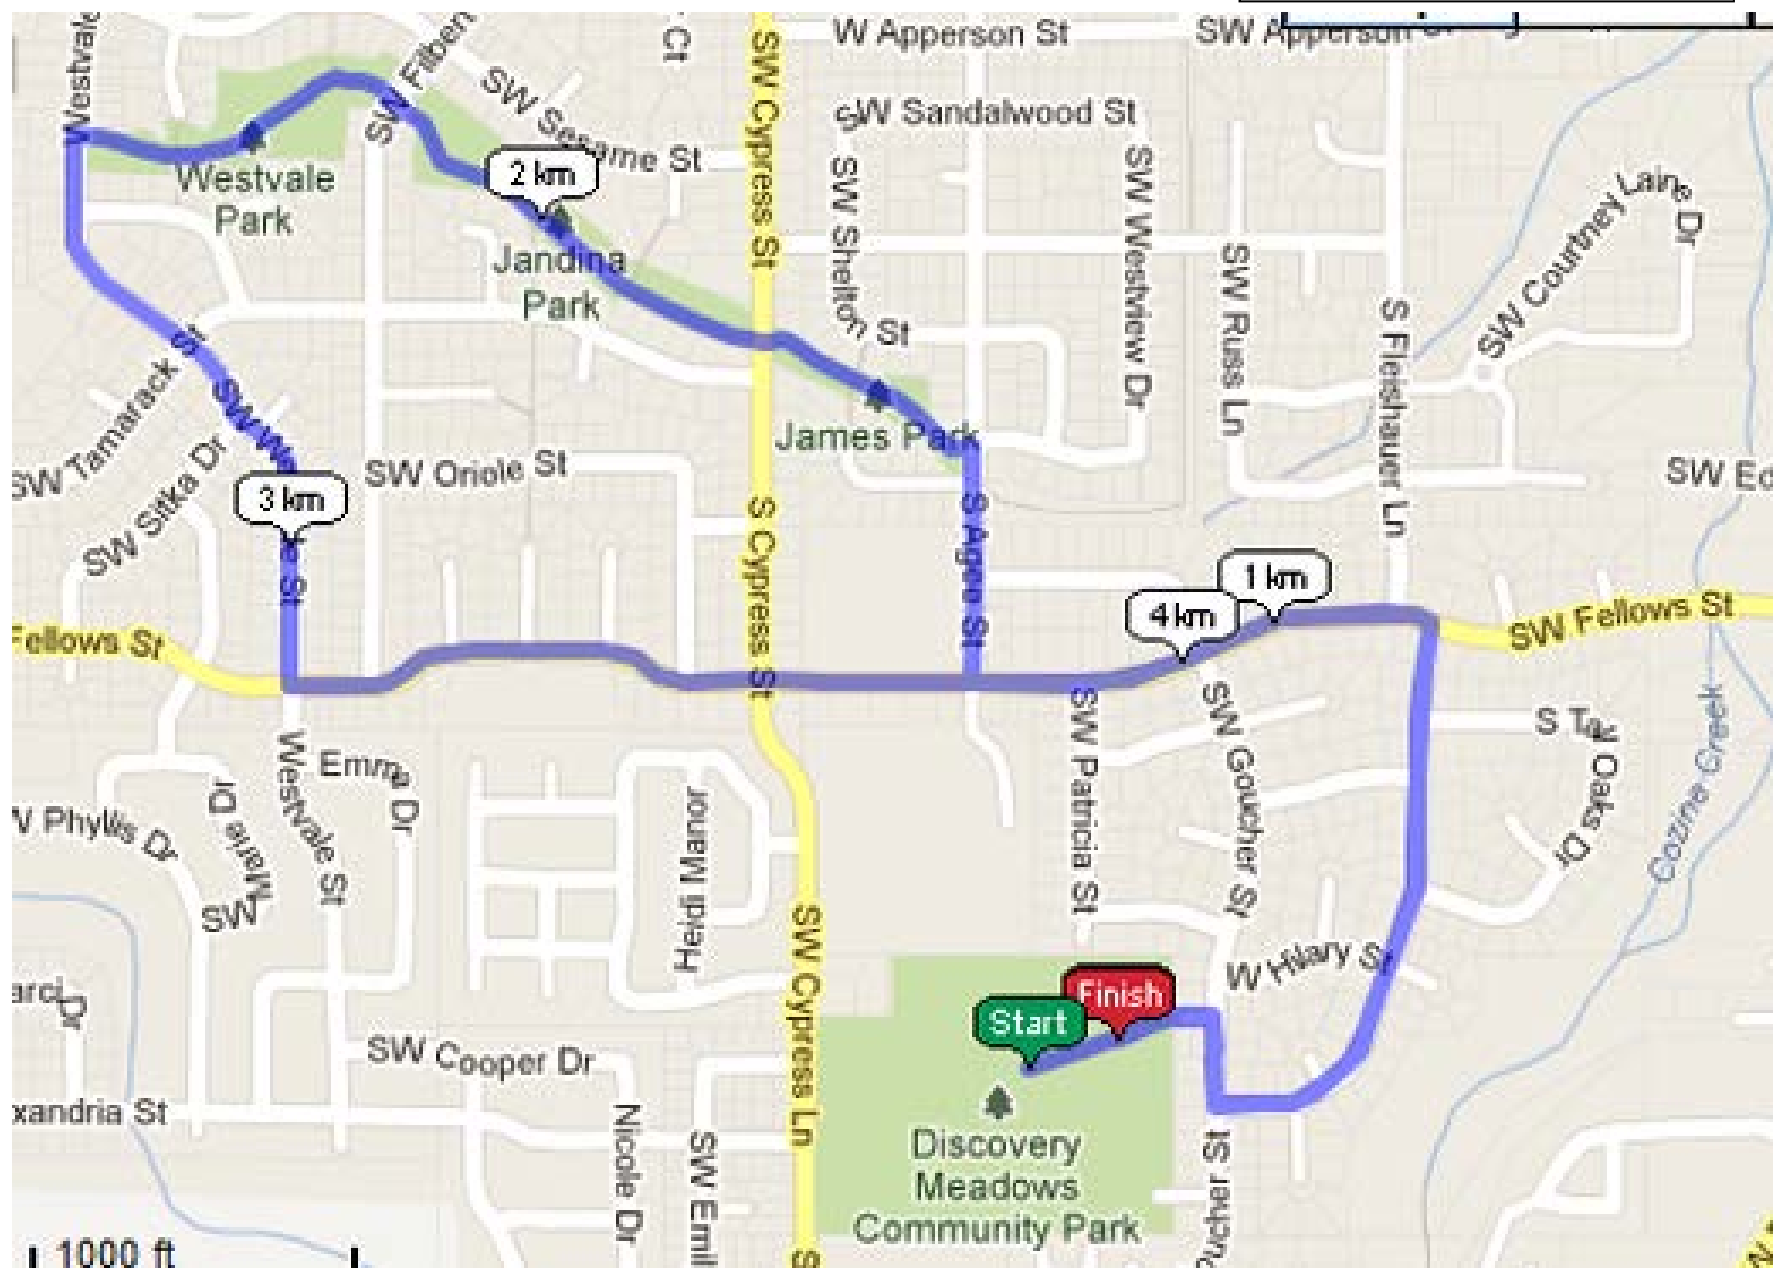

5K Course – Discover Spring 2014

2014 Discover Spring 5K course

Park & Goucher	RIGHT turn onto Goucher
Goucher & Fleishauer	Left turn onto Fleishauer
Fleishauer & Fellows	LEFT turn onto Fellows
Fellows & Agee	RIGHT turn onto Agee
Agee & Bike Path	LEFT turn onto the bike path
Bike Path & Cypress	KEEP GOING on bike path until Westvale
Bike Path & Westvale	LEFT turn onto Westvale
Westvale & Fellows	LEFT turn onto Fellows
Fellows & Cypress	KEEP GOING on Fellows
Fellows & Goucher	KEEP GOING on Fellows
Fellows & Fleishauer	RIGHT turn onto Fleishauer
Fleishauer & Goucher	RIGHT turn onto Goucher and into the park to finish